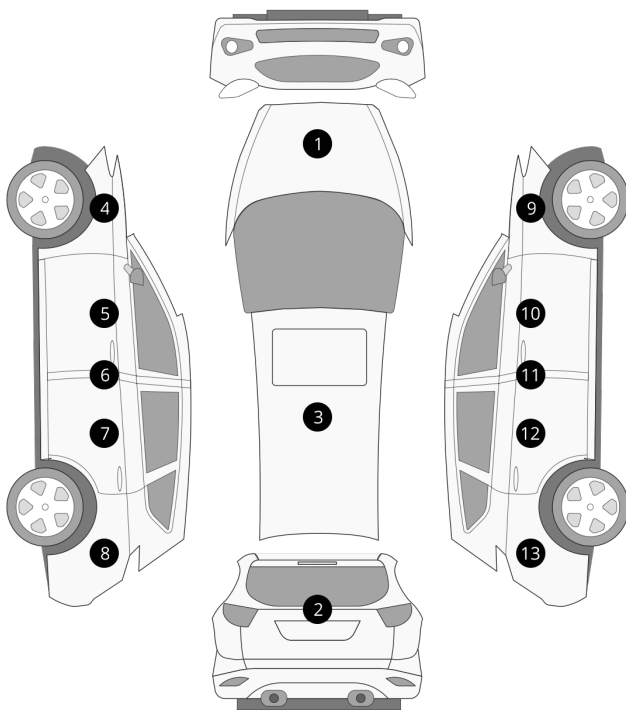

Body / Panel Condition

#	Area	Thickness(um)			
		Average	Value1	Value2	Value3/4
1	Bonnet	113.3	120	103	117
2	Boot Lid	211.0	153	146	334
3	Roof	93.8	104	88	97/86
4	Left Front Fender	105.3	104	105	107
5	Left Front Door	103.2	110	105	95
6	Center Panel Left				
7	Left Rear Door	128.6	124	132	130
8	Left Back Panel	114.6	125	106	113
9	Right Front Fender	103.6	107	98	106
10	Right Front Door	102.6	100	108	100
11	Center Panel Right				
12	Right Rear Door	105.0	107	101	107
13	Right Back Panel	106.0	101	106	111